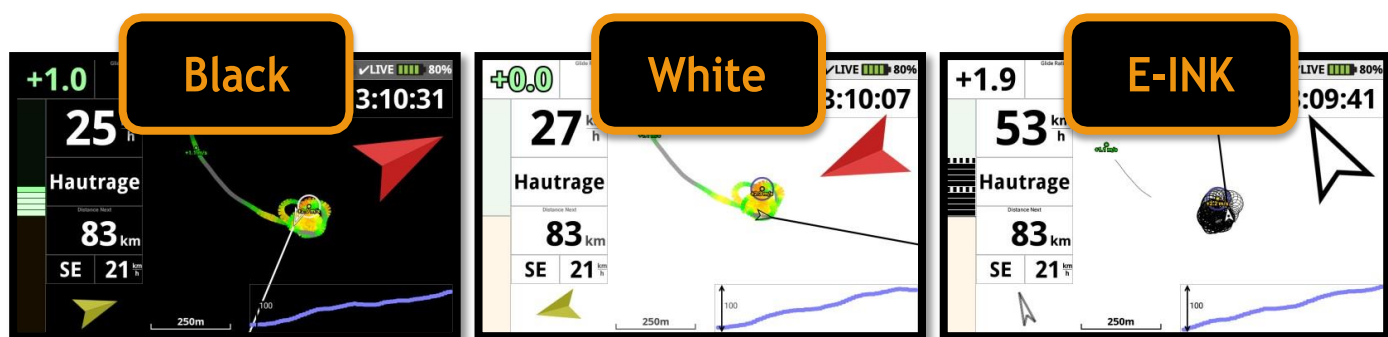

- ✓ Performing **Vario**, industrial grade **GPS**
- ✓ **Livetracking & Messaging**
- ✓ « Heavy duty » **Tablet/phone**. Waterproof and dust- proof level: **IP68** . **Dropproof and shockproof**
- ✓ 100% Android with **XCTrack PRO** preconfigured, customized and optimized "ready to fly"
- ✓ All the advantages of a **color screen**, without the disadvantage thanks to the base.
- ✓ maximum connectivity (4G, Wifi, Bluetooth, ...)
- ✓ 43° or 33° base for **good readability** under direct sunlight.
- ✓ Interactions: Touch screen or physical buttons

3 preconfigured themes